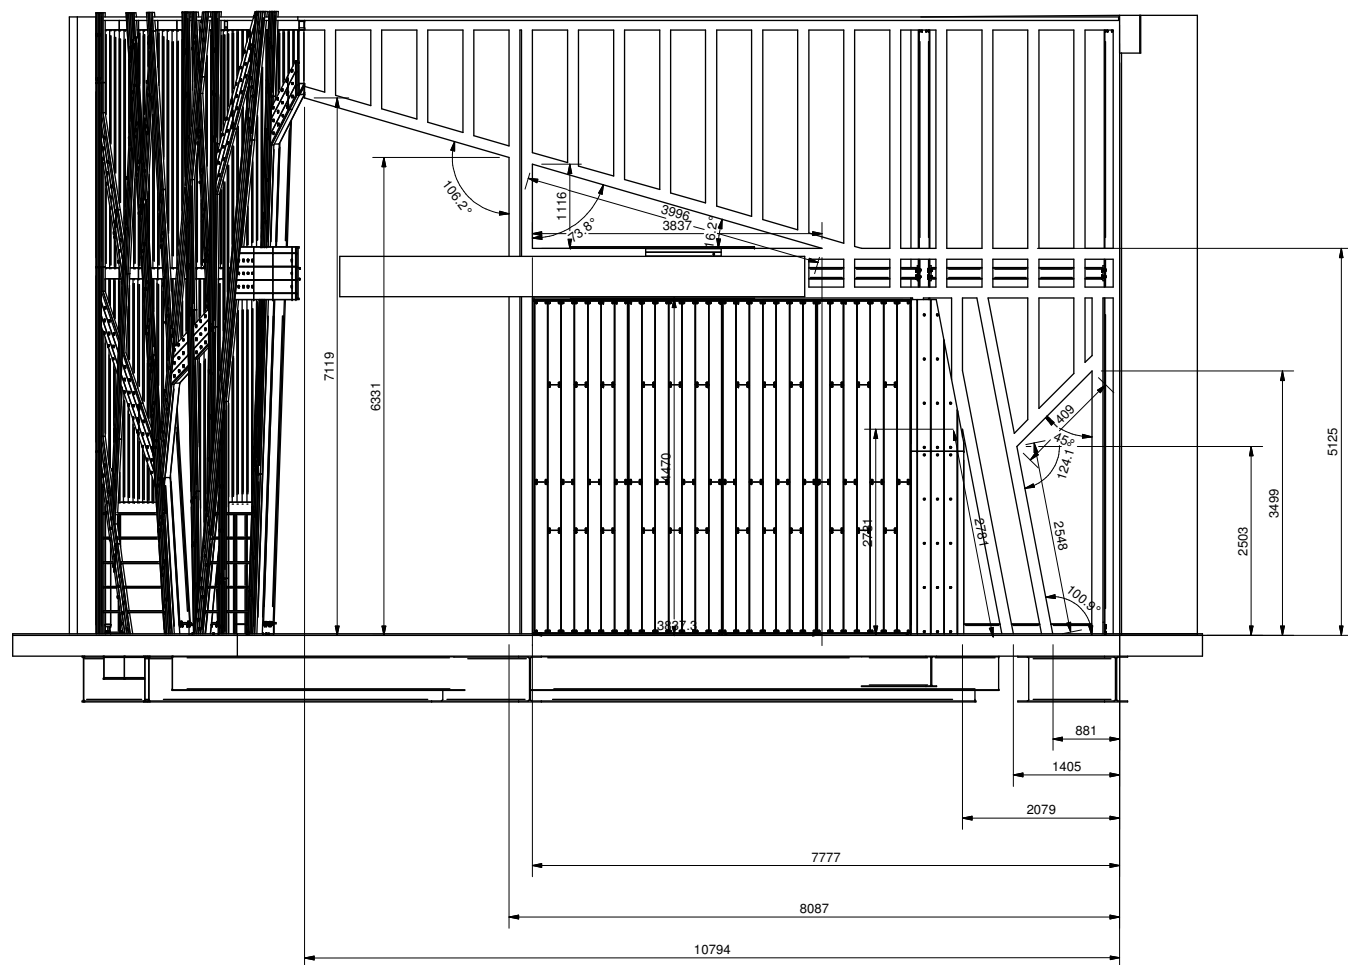

( 1 : 50 ) Short Elevation

n.koncepts  
 24 Regent Square  
 Doncaster  
 South Yorkshire  
 DN1 2DS  
 Tel: 07917 568752  
 E-Mail: neil@nkoncepts.co.uk

n.koncepts  
 INNOVATIVE DESIGN SOLUTIONS

Approved By	Approved Date	Checked By	Checked Date	Drawn By	Drawn Date
				Neil Kawachi	31/03/2008

Ver	Date	Comments	Drm	Chk	App

Fresh Retail Deign  
 Timberland White City  
 Shopfront  
 Jumbo Stud

Scale	1:50@A1
Sheet	2 of 2
Version	
FDD	0196 TIMSF 011